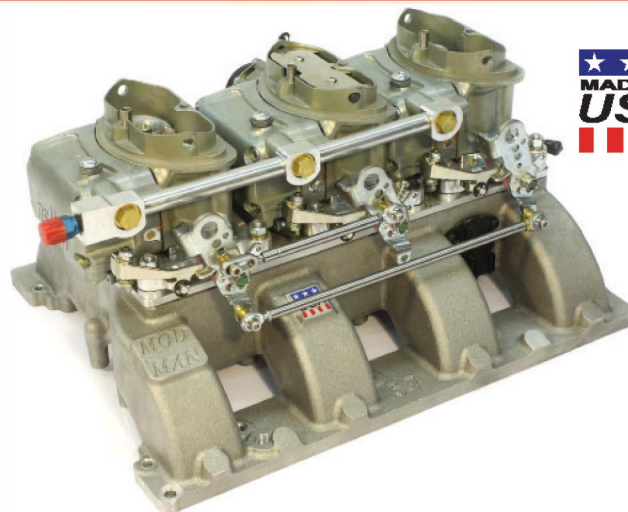

6 Packs To Go!

317-862-3724
www.IndyHeads.com
info@IndyHeads.com

5.7 New Hemi Mod Man 6 Pack

Mod Man Intake Only
57-14-MM
Incl. Gaskets, Fasteners and Choice of Top

\$529.00

w/ Holley Carbs

Incl. Intake, Carbs, Fuel Line, & Linkage

\$2,245.00

6.1 New Hemi Mod Man 6 Pack

Mod Man Intake Only
61-14-MM
Incl. Gaskets, Fasteners, and Choice of Top

\$529.00

w/ Holley Carbs

Incl. Intake, Carbs, Fuel Line, & Linkage

\$2,245.00

All Mod Man Manifolds Include Gaskets and Fasteners

Indy Makes More 6 Packs Than Anyone!

6 Shooter Demon Carbs

Includes Linkage & Fuel Line
Mechanical Secondaries, Electric Choke & 3 Accelerator Pumps

\$1,650.00

1050 Total CFM

6 Pack OEM Holley Carbs

Includes Linkage & Fuel Line
Vacuum Secondaries, 1 Accelerator Pump

\$1,575.00

1350 Total CFM

340/360 Small Block T/A OE 6 Pack

6 1/2" Tall

OE Intake Only

\$325.00

w/ Holley Carbs

Incl. Intake, Carbs, Fuel Line, & Linkage