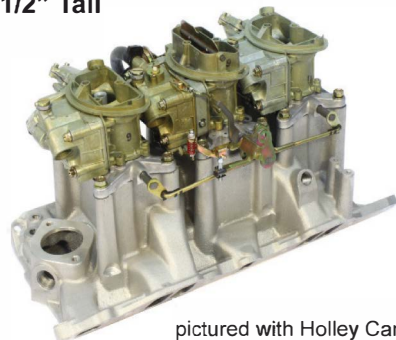

Indy Makes More 6 Packs Than Anyone!

6 Shooter Demon Carbs

Includes Linkage & Fuel Line
Mechanical Secondaries, Electric Choke & 3 Accelerator Pumps

\$1,650.00

1050 Total CFM

6 Pack OEM Holley Carbs

Includes Linkage & Fuel Line
Vacuum Secondaries, 1 Accelerator Pump

\$1,575.00

1350 Total CFM

340/360 Small Block T/A OE 6 Pack

6 1/2" Tall

OE Intake Only

\$325.00

w/ Holley Carbs

Incl. Intake, Carbs, Fuel Line, & Linkage

\$2,245.00

pictured with Holley Carbs

340/360 Small Block Mod Man 6 Pack

5" Tall

LA Mod Man Intake Only
360-14-MMLA
Magnum Mod Man Intake Only
360-14-MMMA

\$499.00

w/ Holley Carbs

Incl. Intake, Carbs, Fuel Line, & Linkage