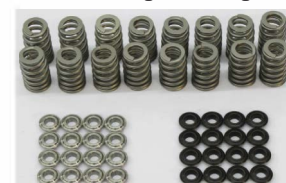

Matching Spring & Retainer Kit for Drag Pack Engine (sets of 16)

Super Bee Hive Valve Springs **$330.00**

Chrome Moly Steel Retainers **$59.00**

Titanium Retainers **$216.00**